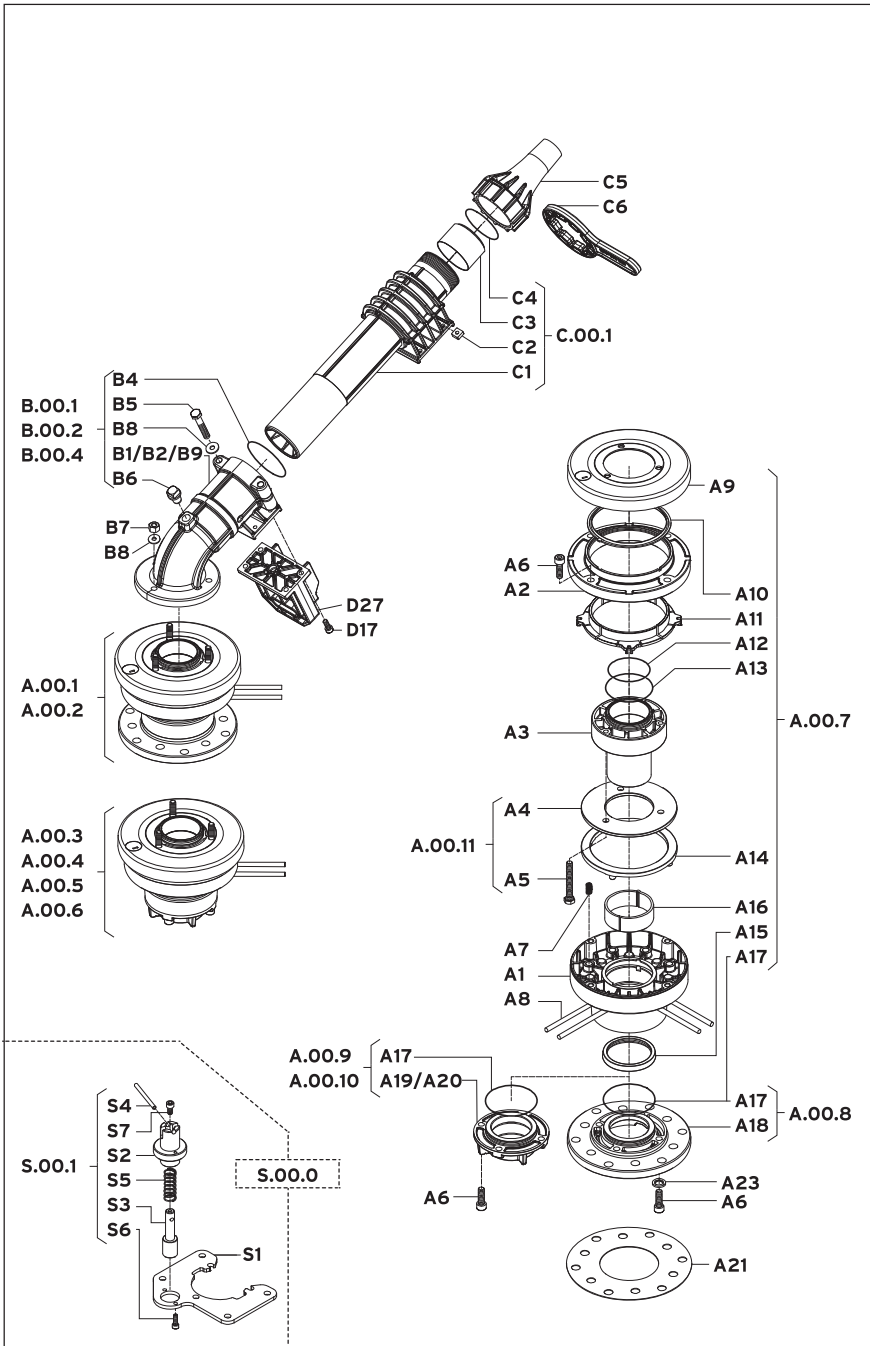

Spare Parts | Twin 101 Ultra

PC = Part circle

FC = Full circle